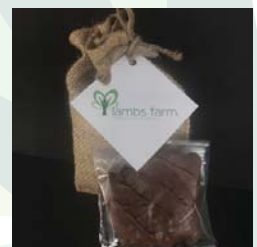

Custom labels or hang tags for any occasion!

Contact Elizabeth Reder, Sales Manager, for more information at ereder@lambsfarm.org, 847-990-3706 or visit shop.lambsfarm.org
14245 W Rockland Road | Libertyville, IL | 60048 | 847-362-4636 | www.lambsfarm.org

connect with us
@lambsfarm